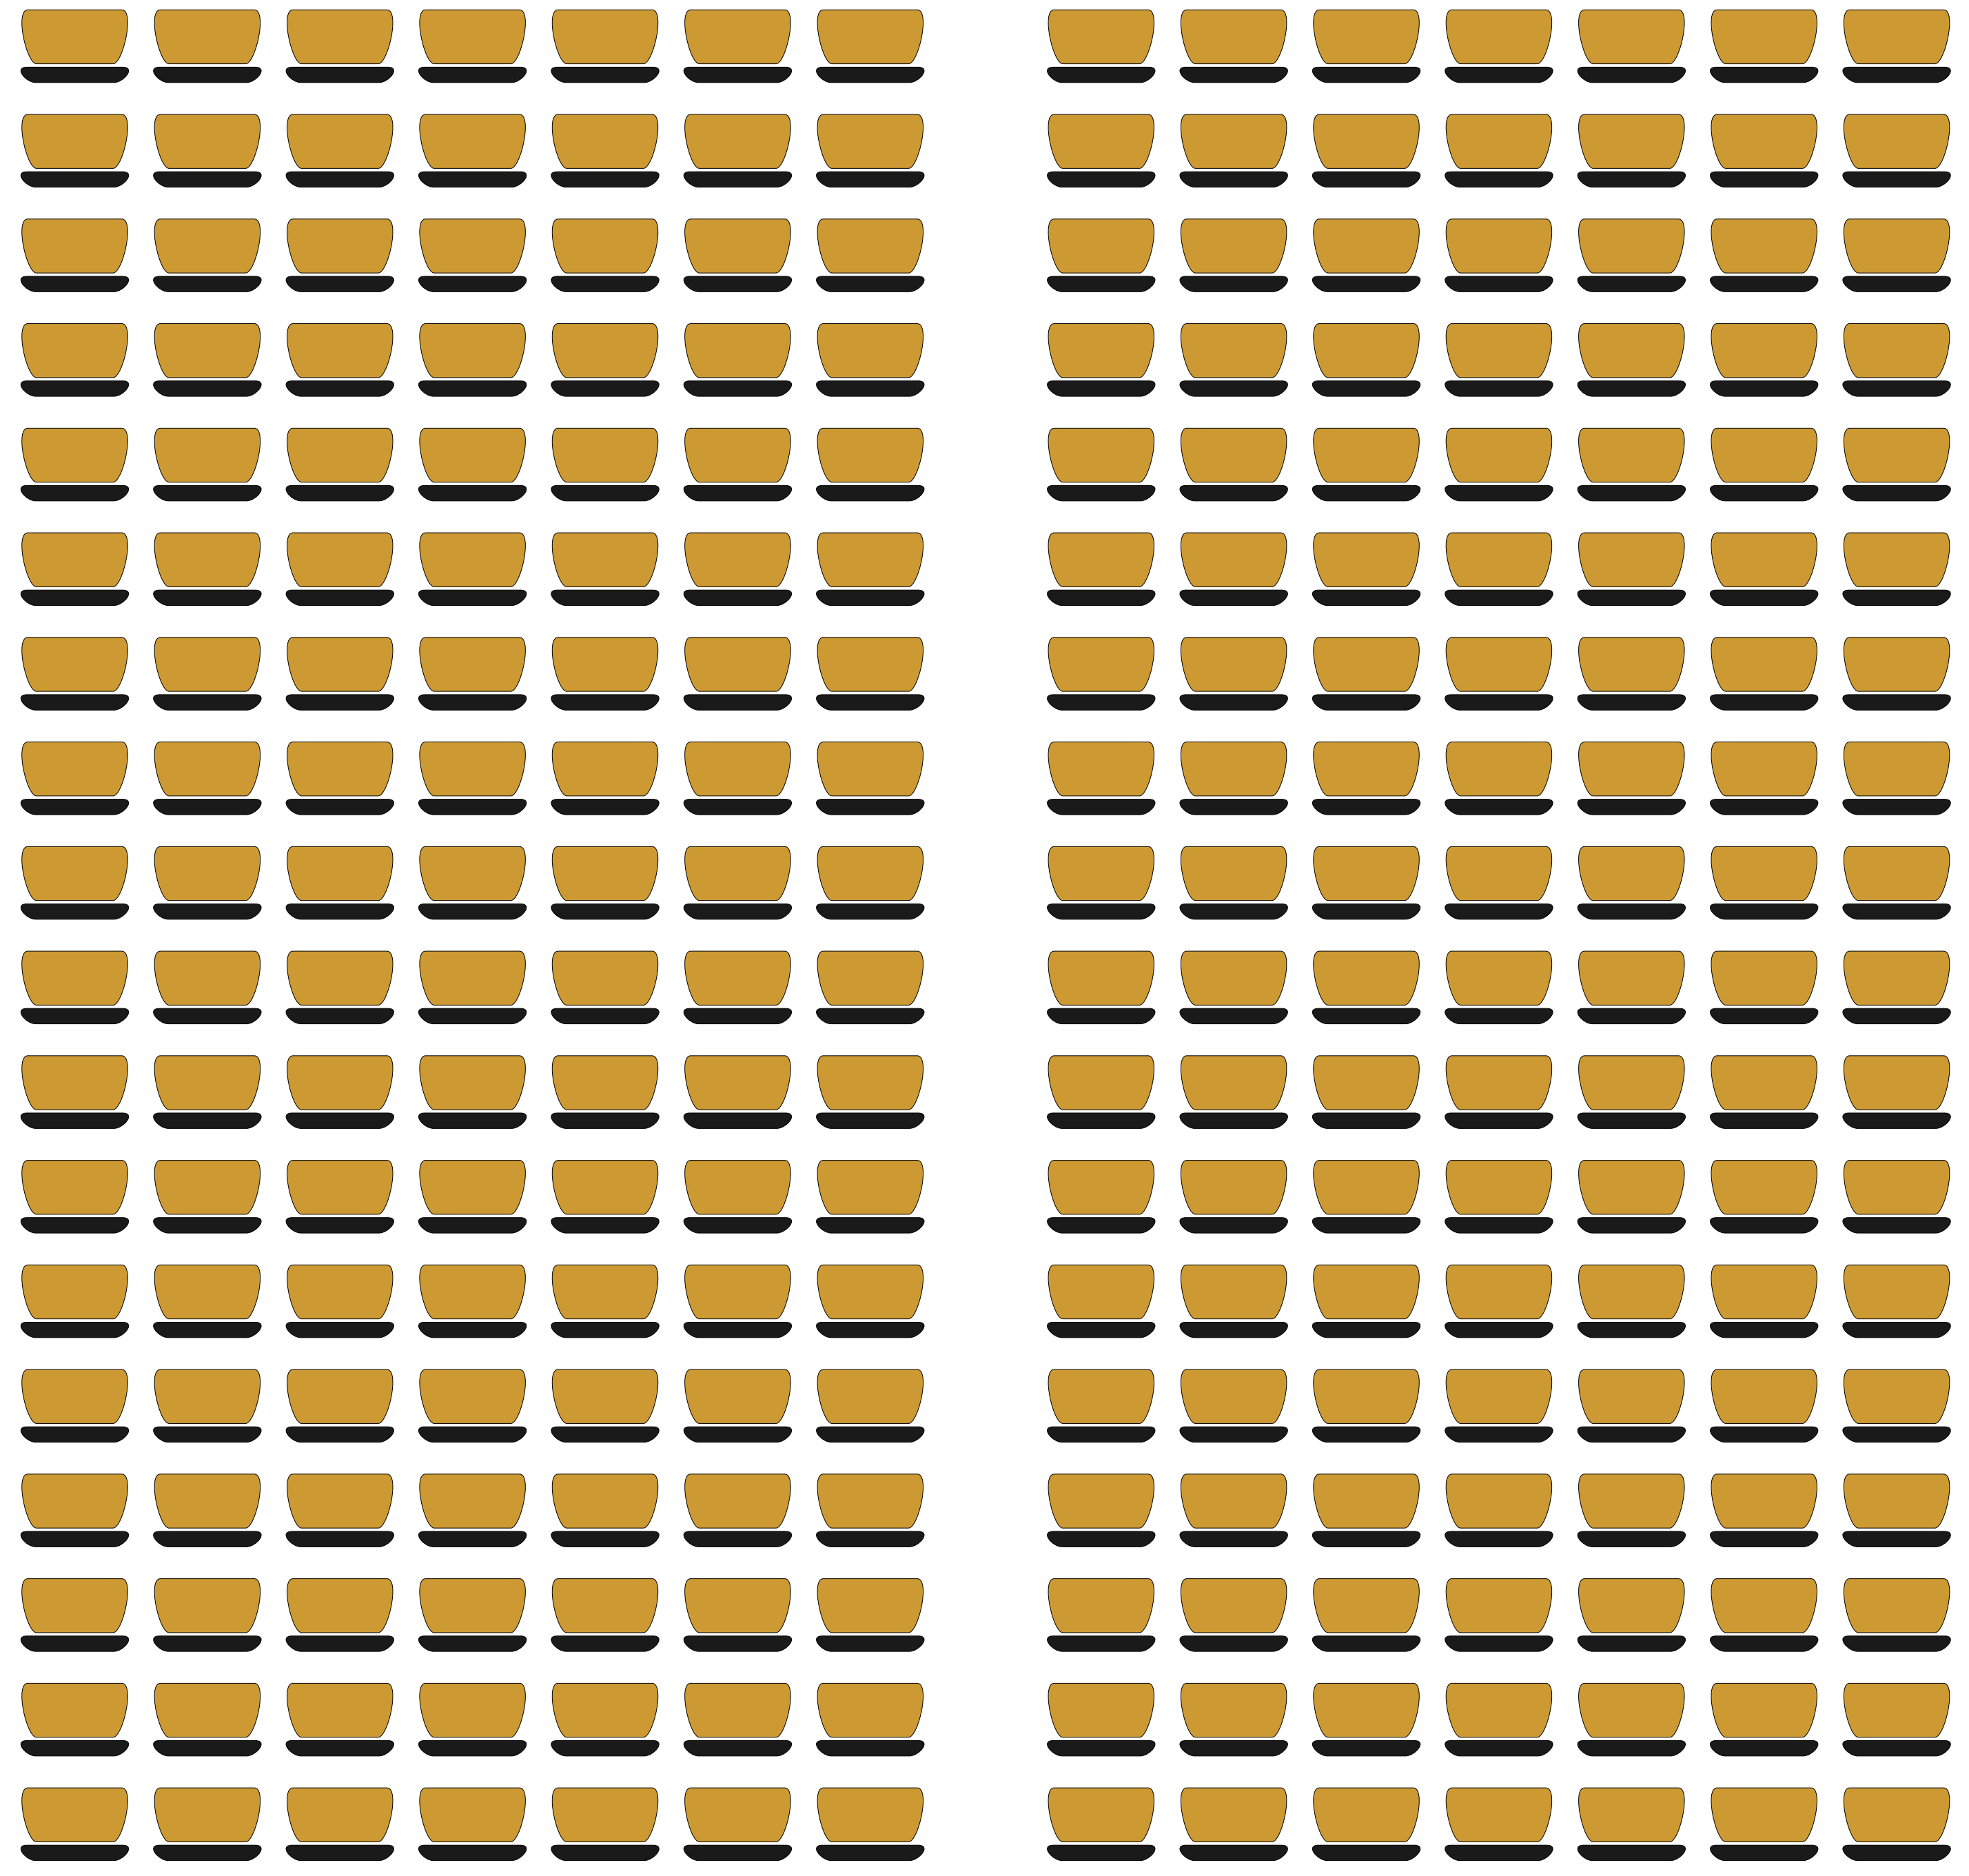

Screen

Projector

14 chairs x 18 rows Total-252 pax

Pillar

Pillar

Pillar

Pillar

Pillar

Buffet

Buffet

Buffet

Entrance

5ft